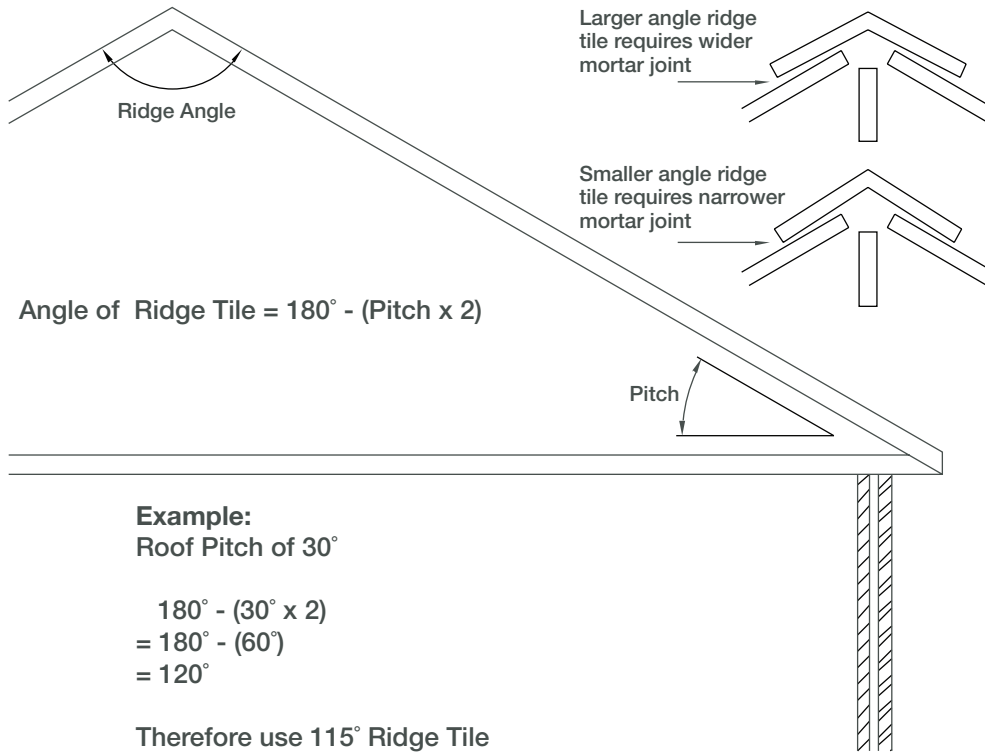

Standard Ridge Angle Calculator

Hepworth

TERRACOTTA

Ridge Angle	Hip Angle
75°	105°
90°	115°
105°	125°
115°	135°
125°	135°
135°	N/A