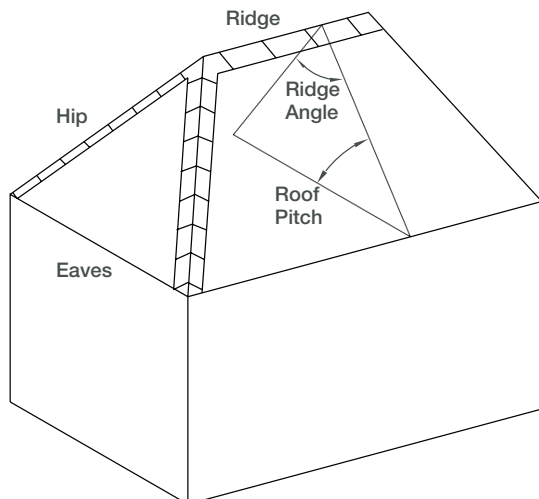

Standard Ridge Angle Calculator

Hepworth

TERRACOTTA

Ridge Angle	Hip Angle
75°	105°
90°	115°
105°	125°
115°	135°
125°	135°
135°	N/A